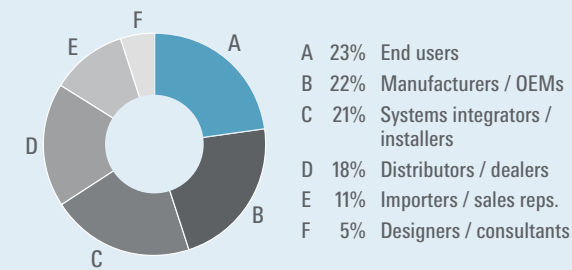

Circulation data

By business nature