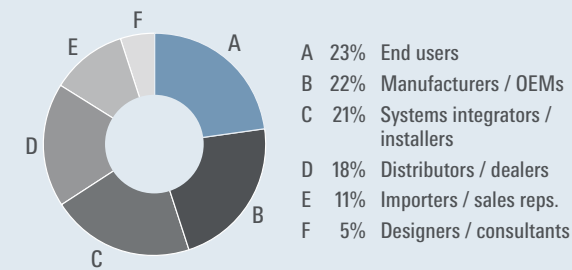

Circulation data

By business nature