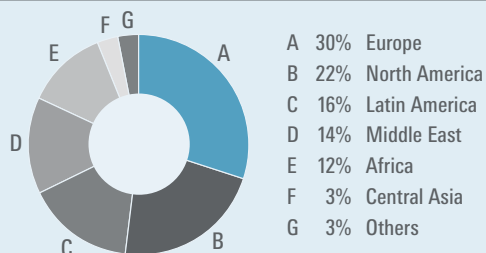

## Circulation data

By region

By business nature

**Advertising rate** USD 2,450 / full-page rate, inside regular. Please refer to p.24.